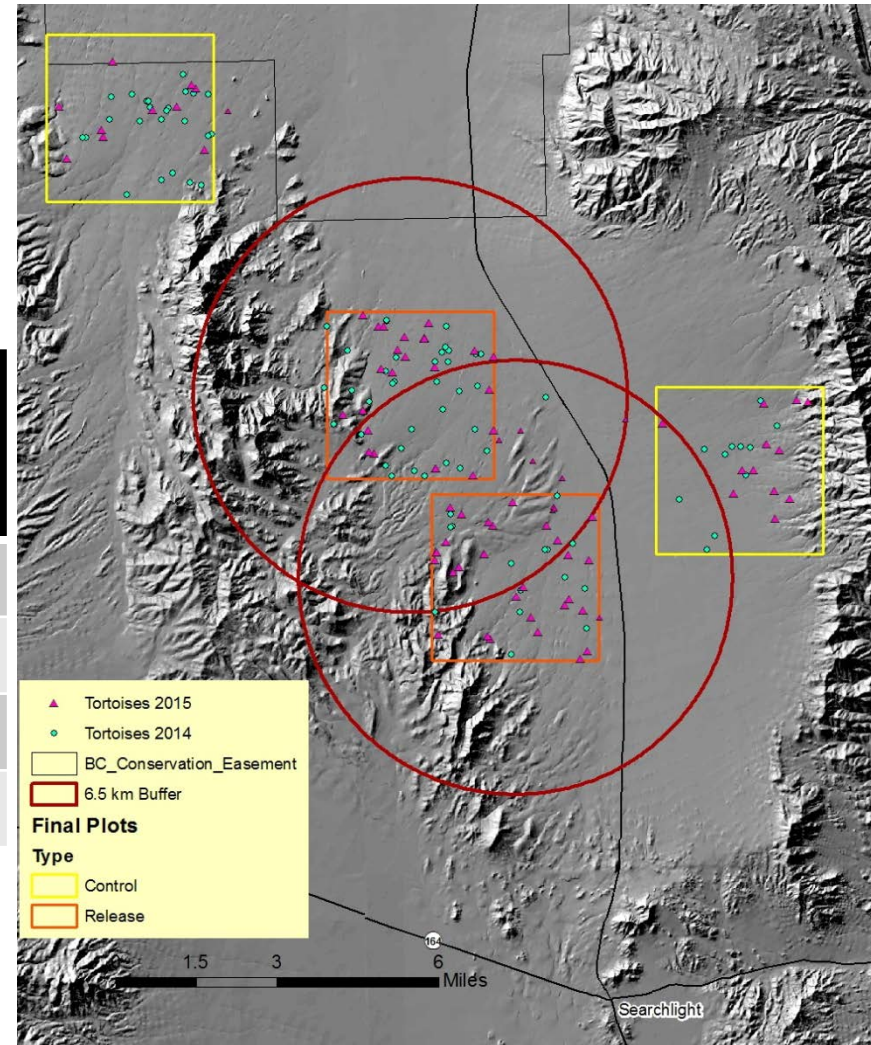

Tortoise Translocation to Eldorado Valley

- Recently completed final year of study

	Pre-translocation Density (2014)	Post-translocation Density (2015)
Release 1	7.9/km²	7.4/km²
Release 2	4.5/km²	7.5/km²
Control 3	4.4/km²	2.9/km²
Control 4	3.5/km²	3.9/km²

- May look to continue this project in 2018