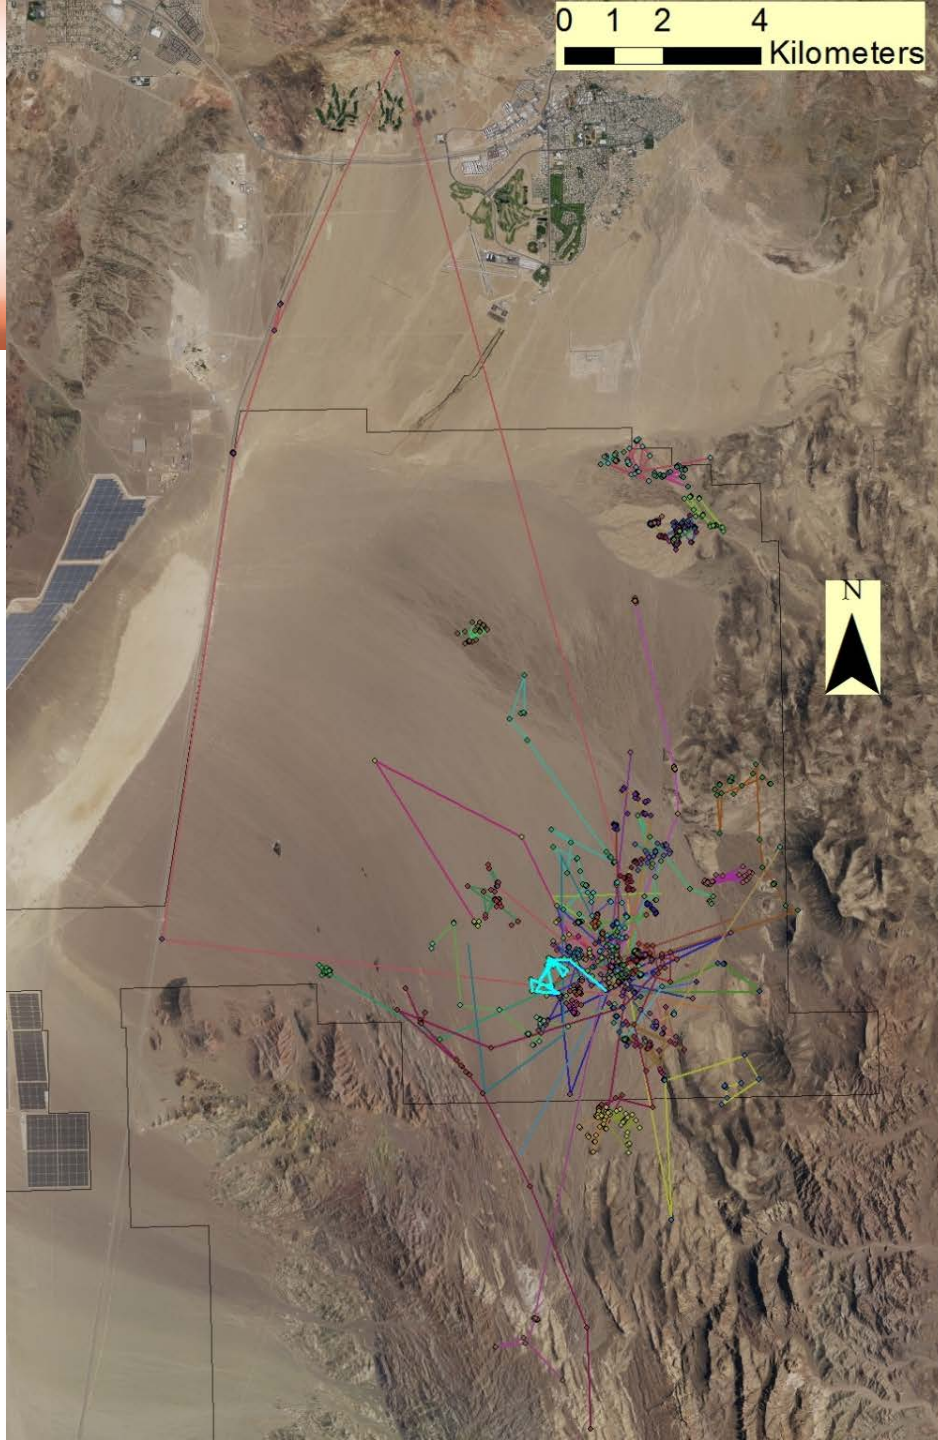

Adaptive Management Program: How We Use Adaptive Management

- **Methods**
  - Radio telemetry
  - 1x per week in spring, summer, and fall
- **Results**
  - 2,148 observations
  - One tortoise moved more than 22 km before being picked up