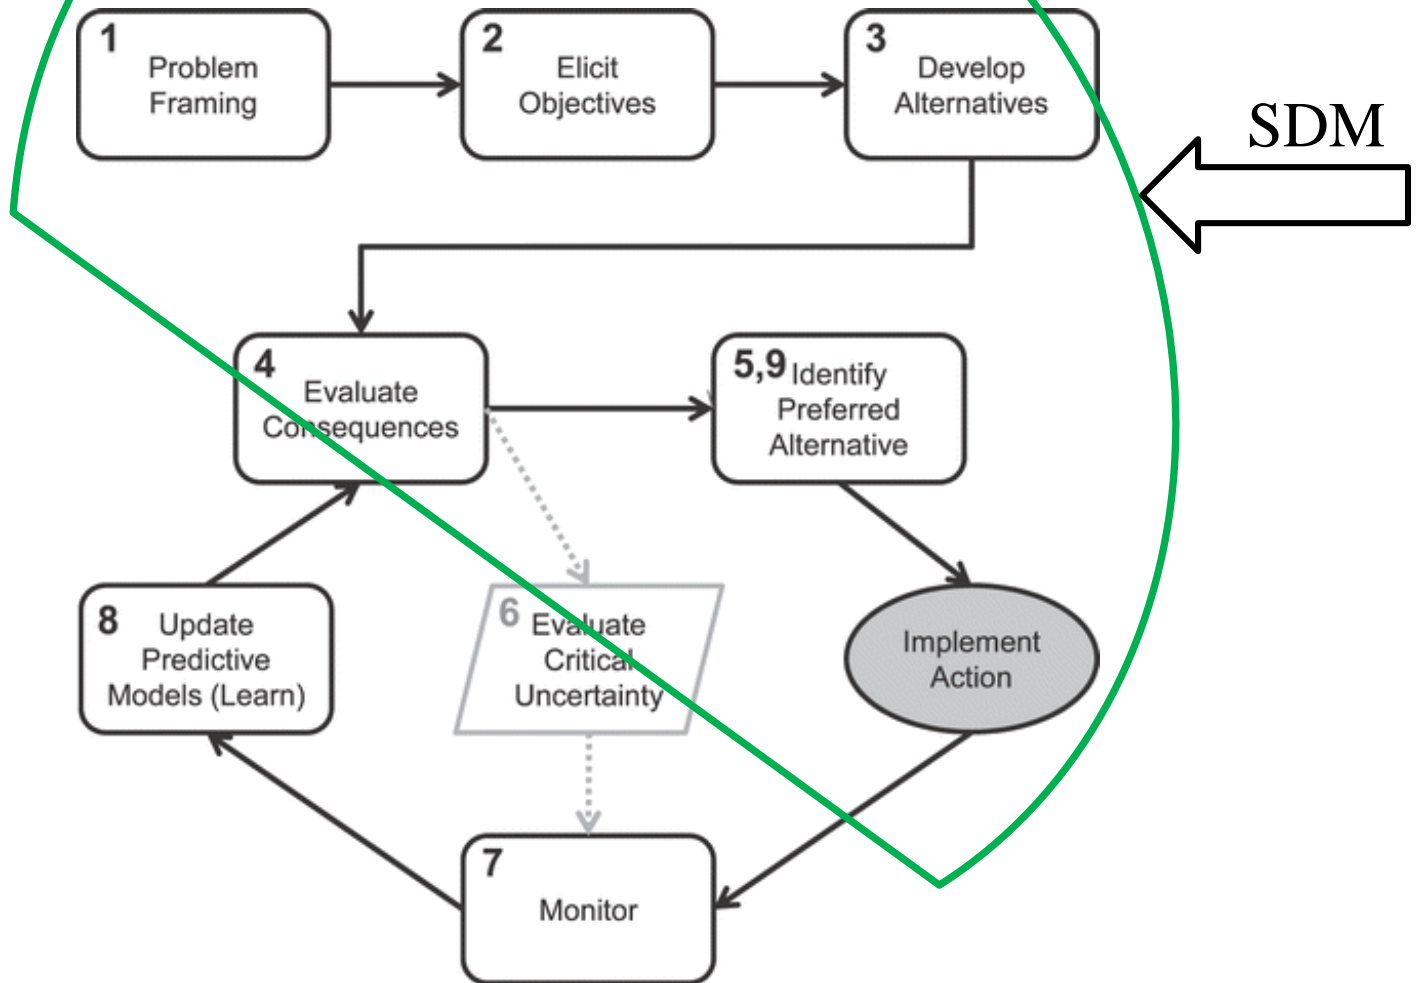

Adaptive Management Program: Adaptive Management Defined