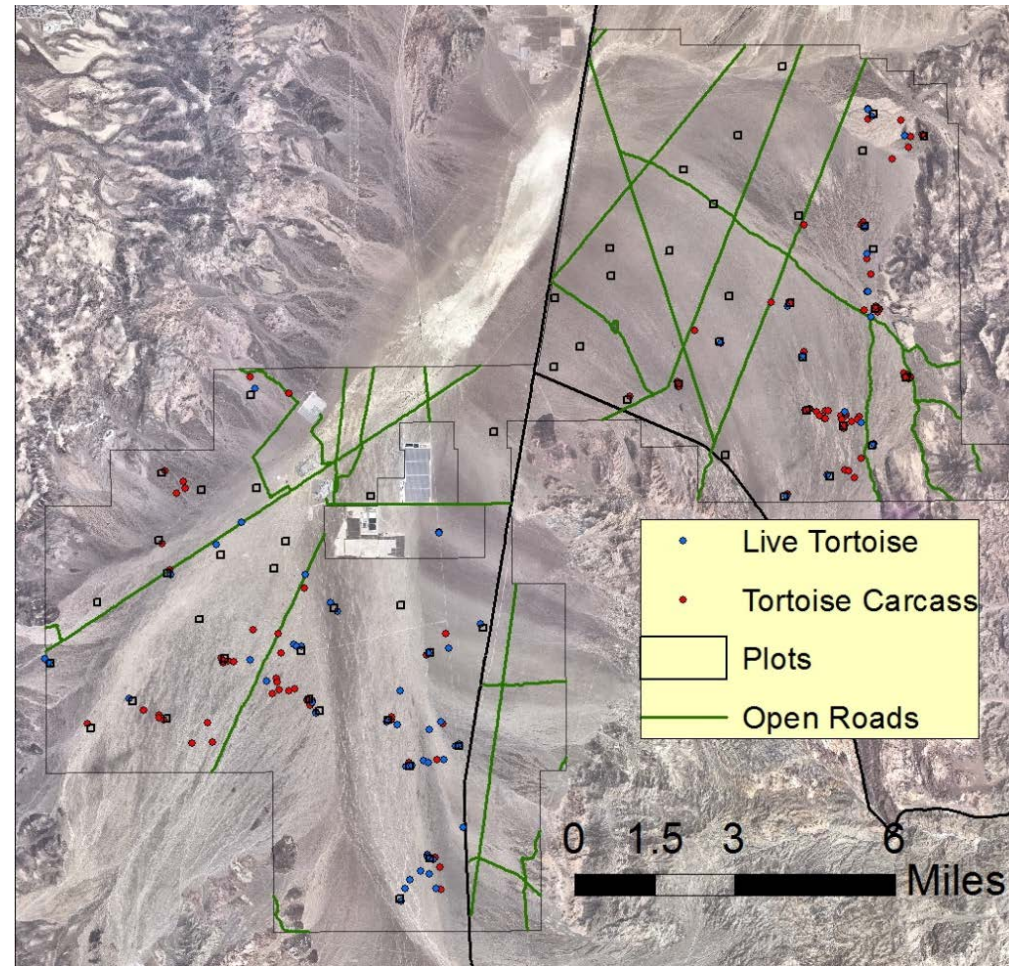

Tortoise Occupancy Surveys

- Methods
  - 60 plots
  - 7 visits
- Located 53 Tortoise
- Results (First 3 years)
  - Naïve Occupancy = 35%
  - Estimated Occupancy = 49%
  - Detection Probability = 9%